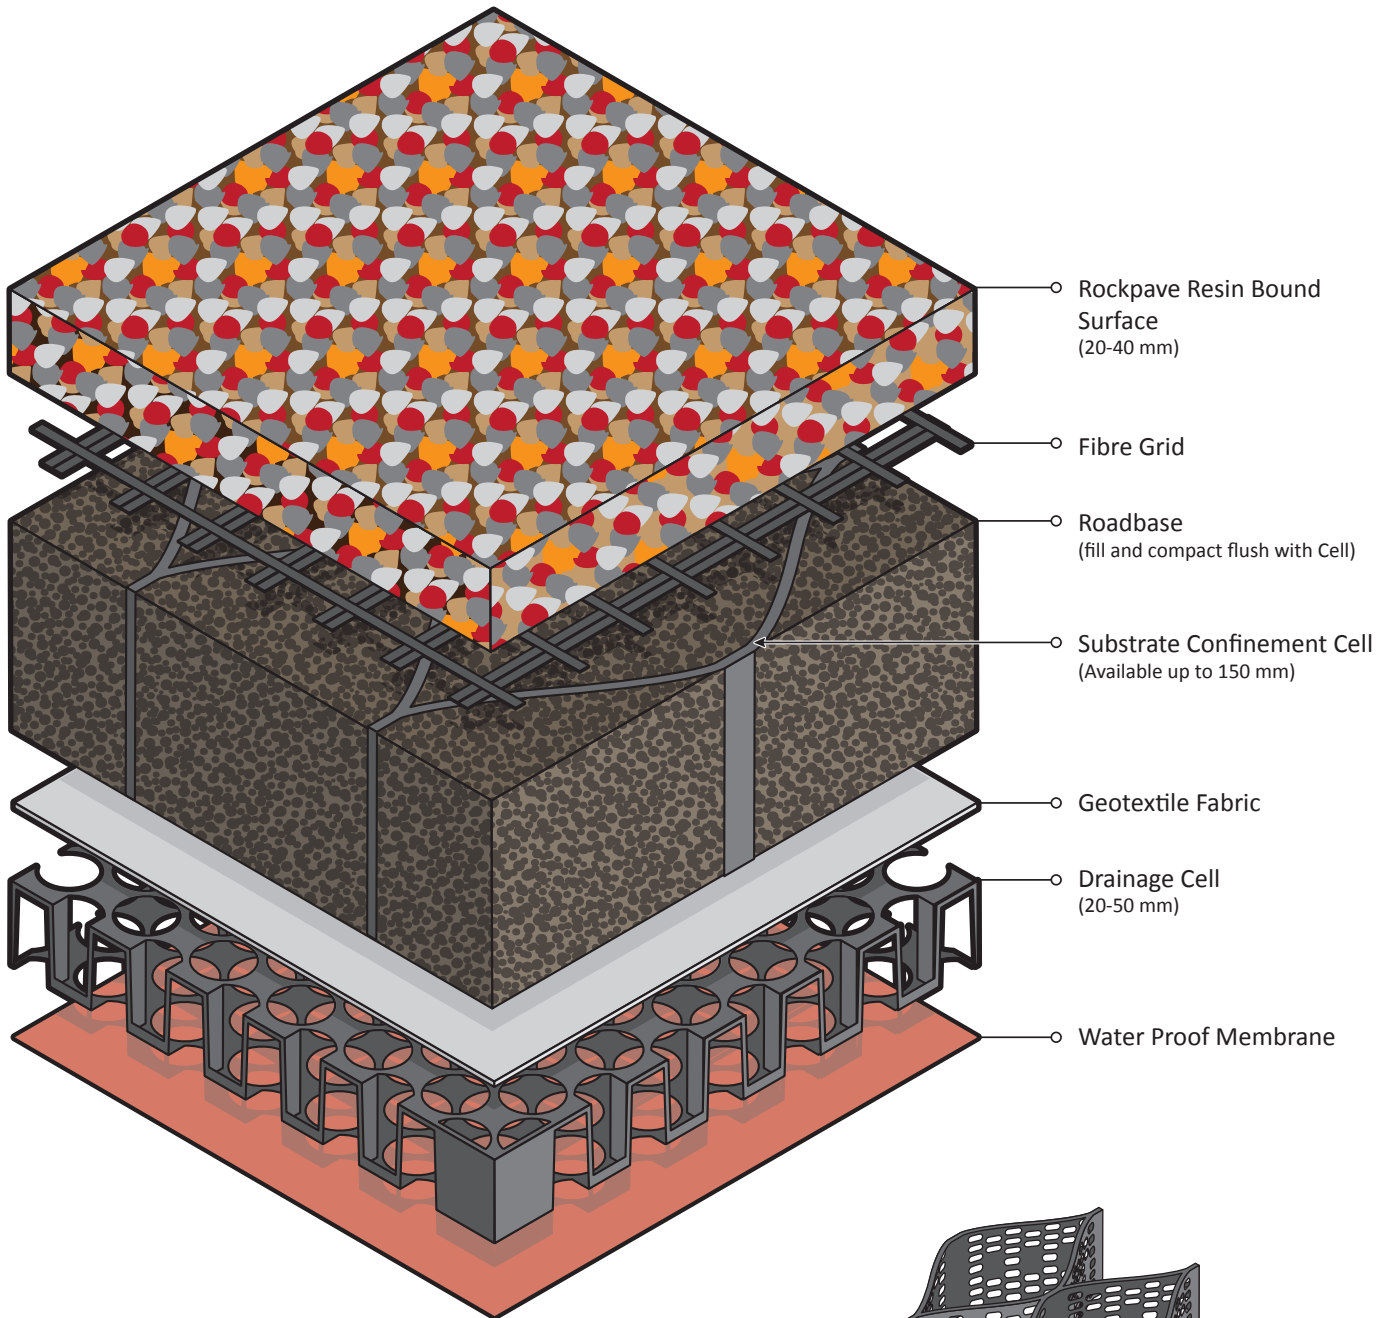

Rockpave

Rockpave Roof Garden Specification - Deep Lift

Substrate Confinement Cell: